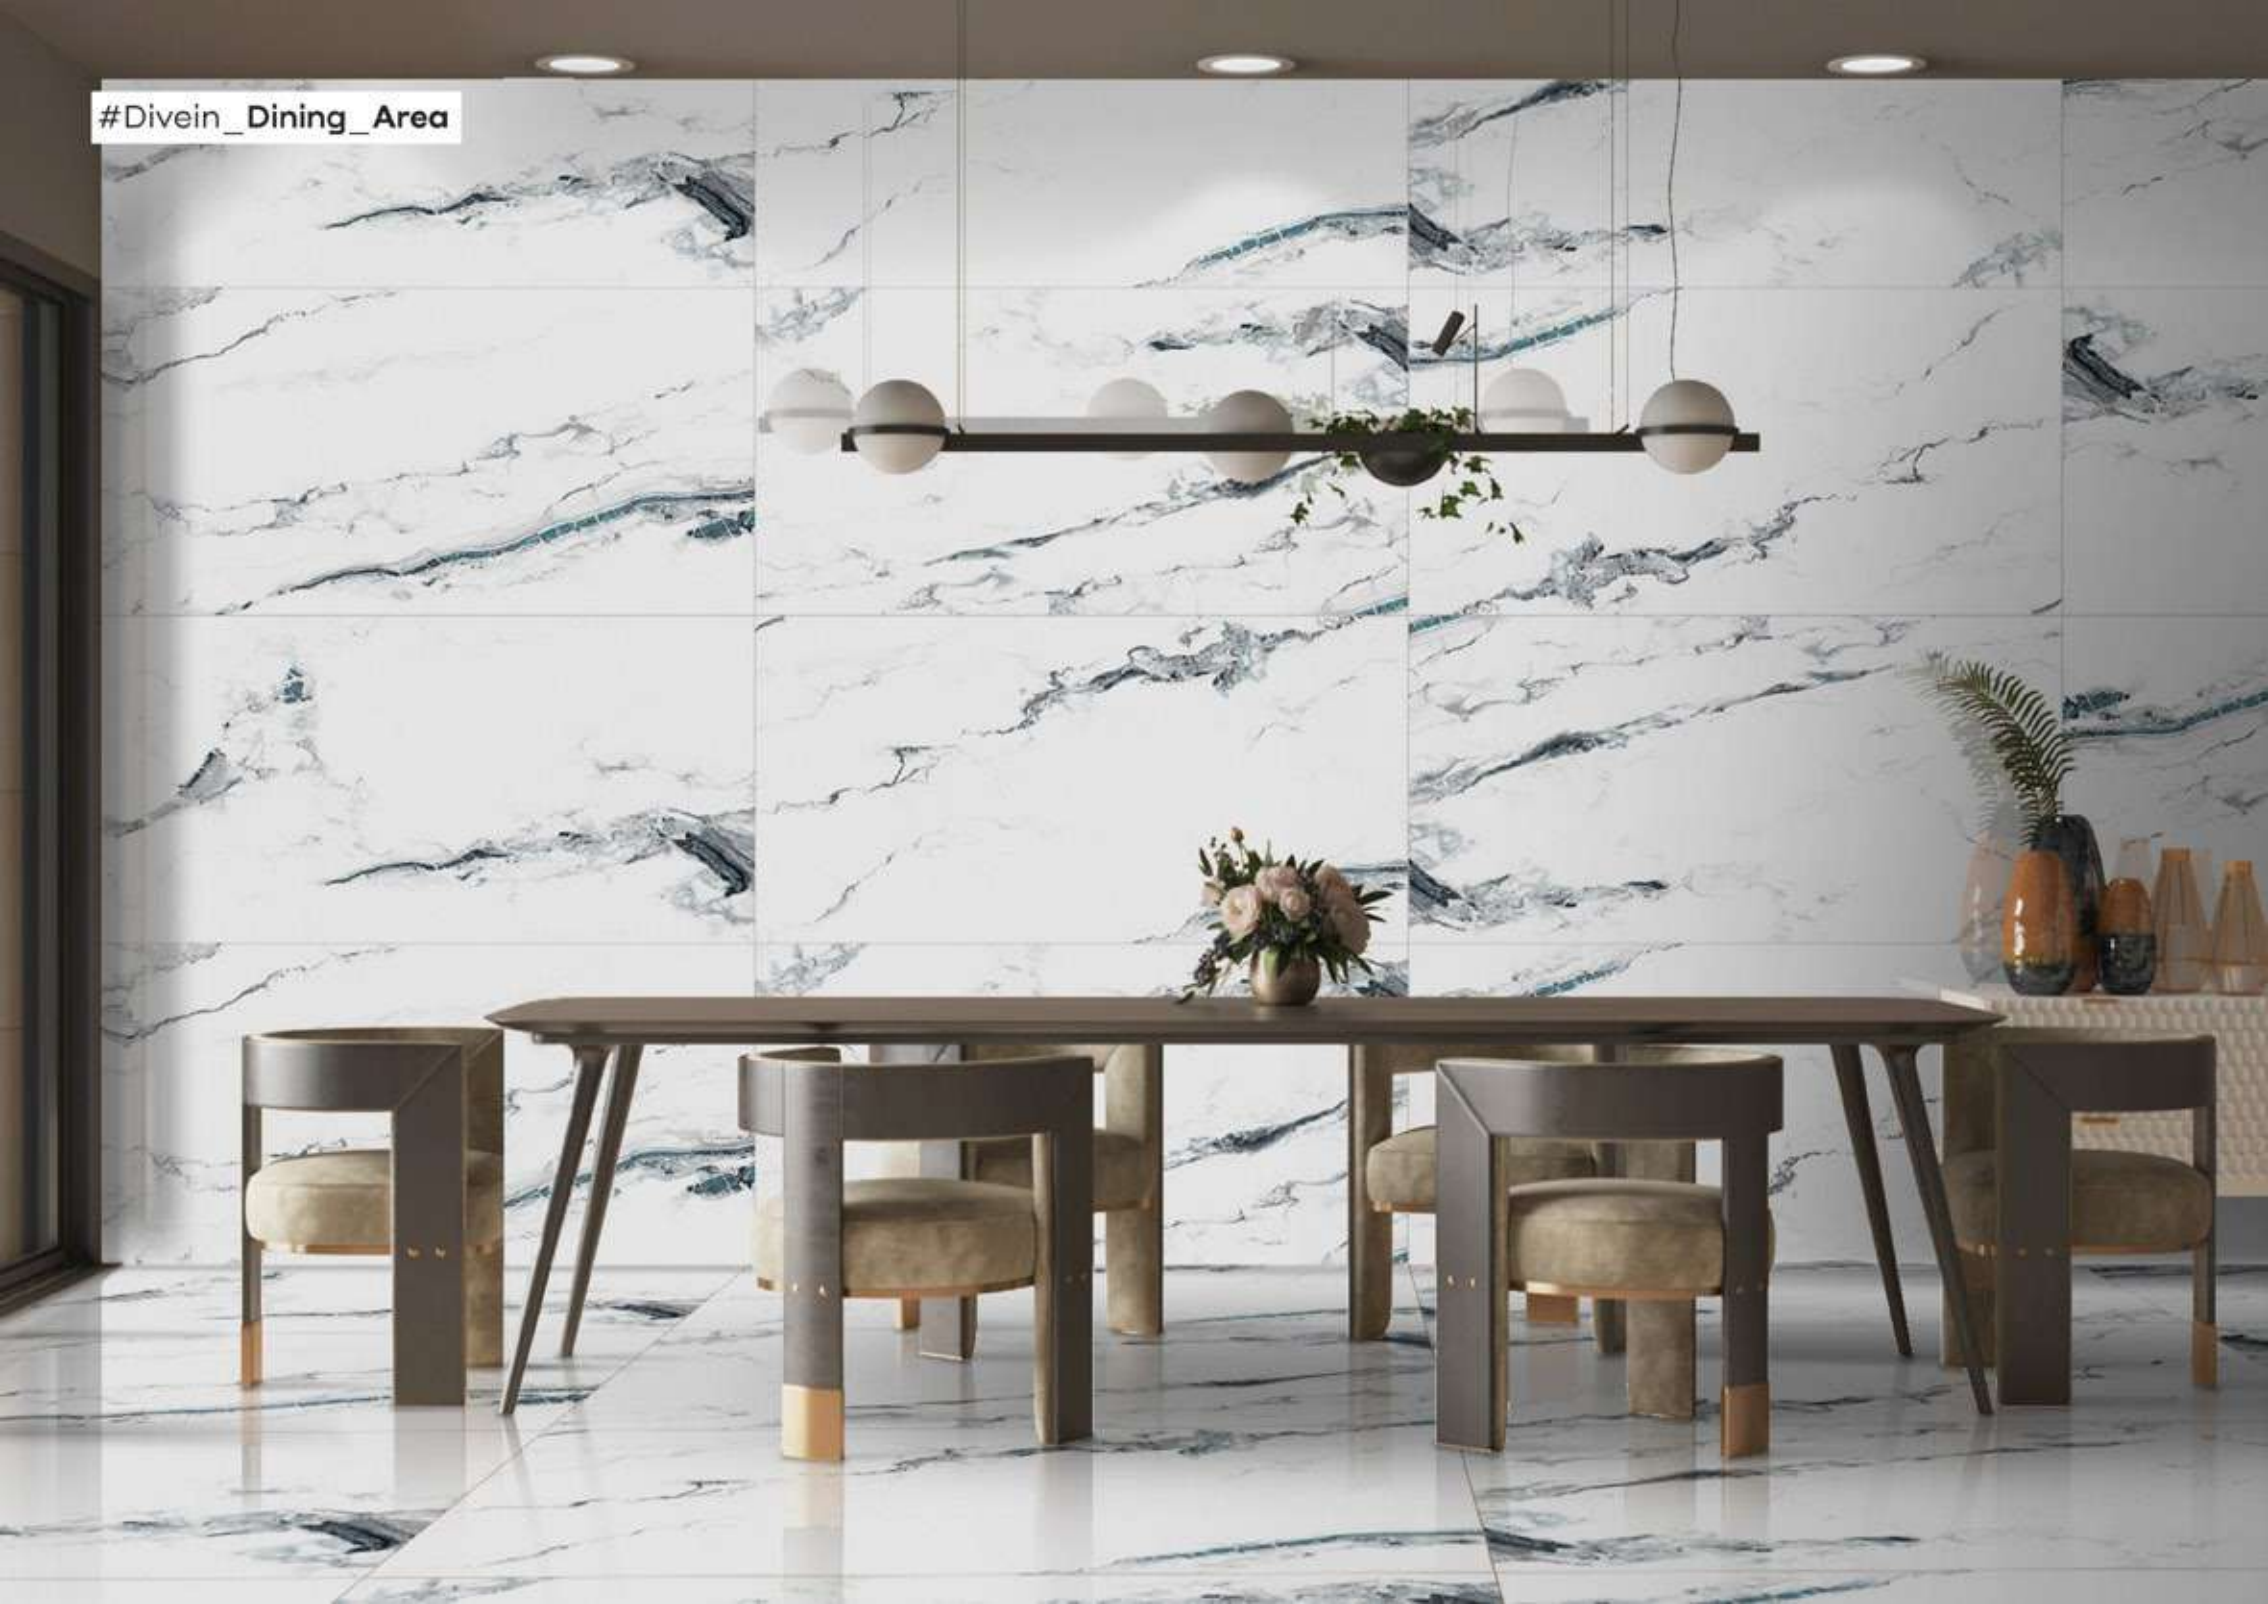

#Divein_Dining_Area