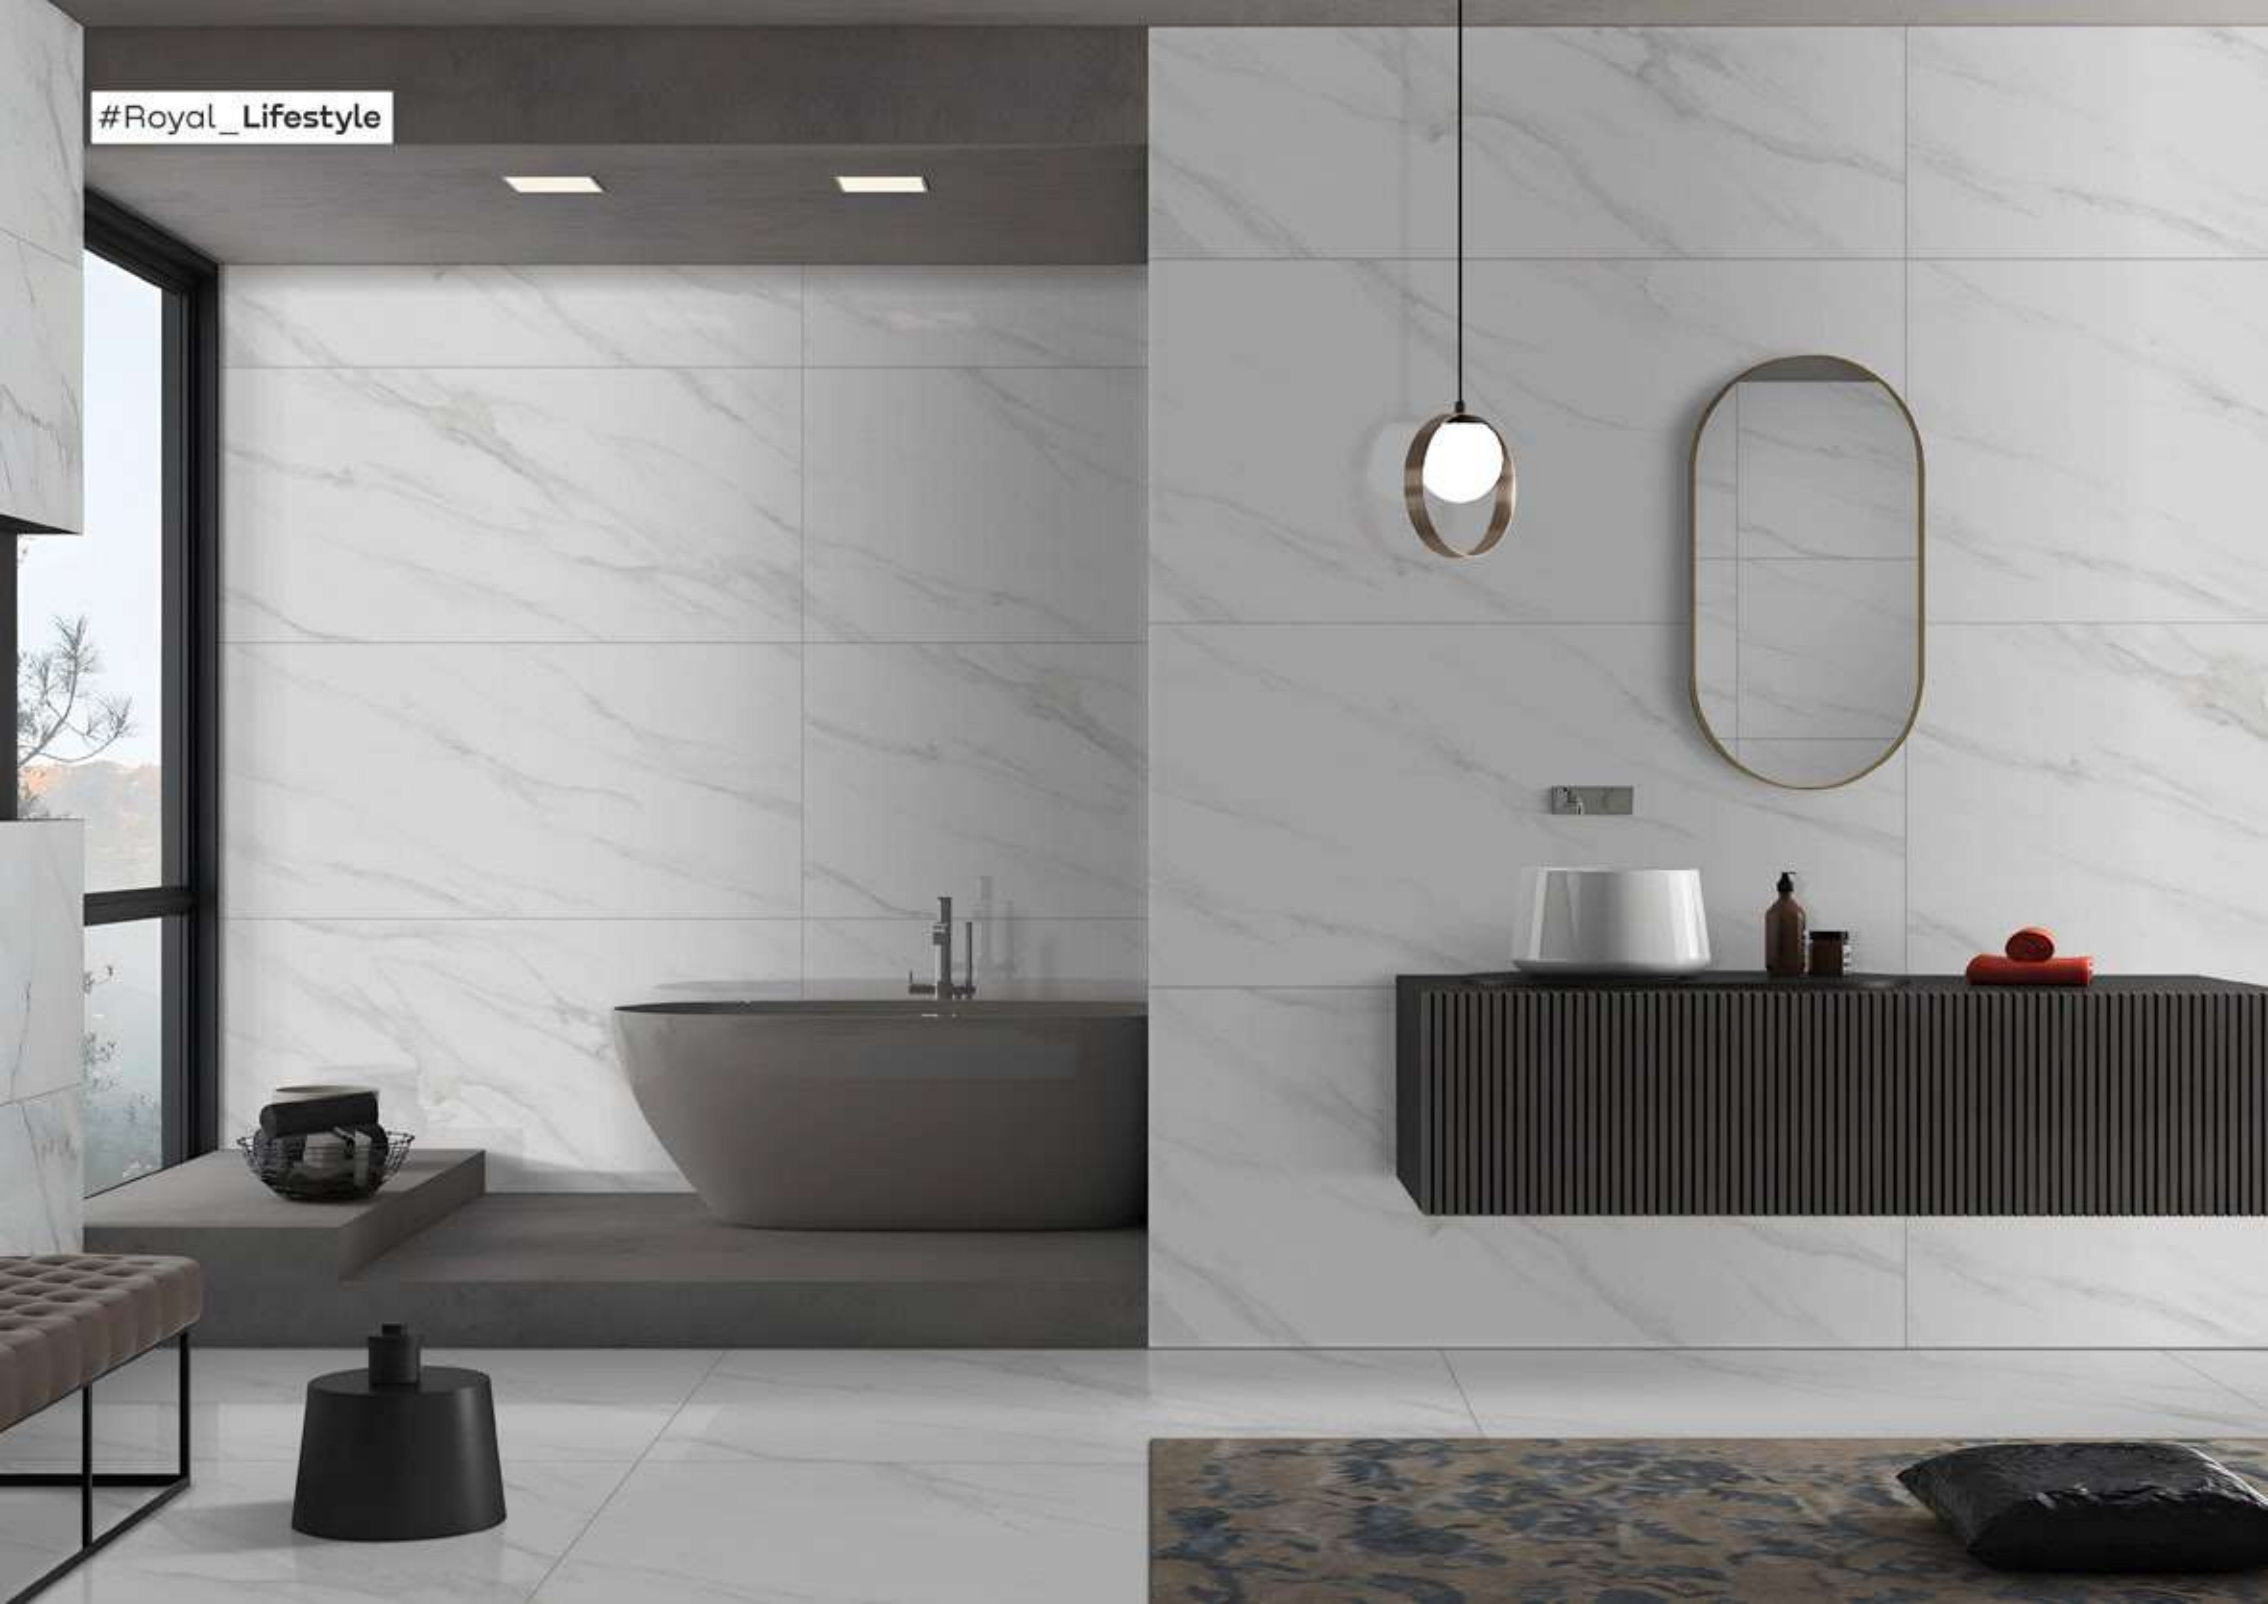

STATURIO BRONZE

FINISH : GLOSSY
THICKNESS : 9MM
RANDOM : 3

AVAILABLE SIZES :
800x1600 | 800x1200 | 600x1200 | 800x800 | 600x600

#Regal_Charm

Luxe
COLLECTION

LONIX
ARTISTIC MARMOREUS

STATURIO NICE

FINISH : GLOSSY
THICKNESS : 9MM
RANDOM : 4

AVAILABLE SIZES :
800x1600 | 800x1200 | 600x1200 | 800x800 | 600x600

#Royal_Lifestyle

Luxe
COLLECTION

LONIX
ARTISTIC MARMOREUS

STATURIO PALERMO

FINISH : GLOSSY
THICKNESS : 9MM
RANDOM : 4

AVAILABLE SIZES :
800x1600 | 800x1200 | 600x1200 | 800x800 | 600x600